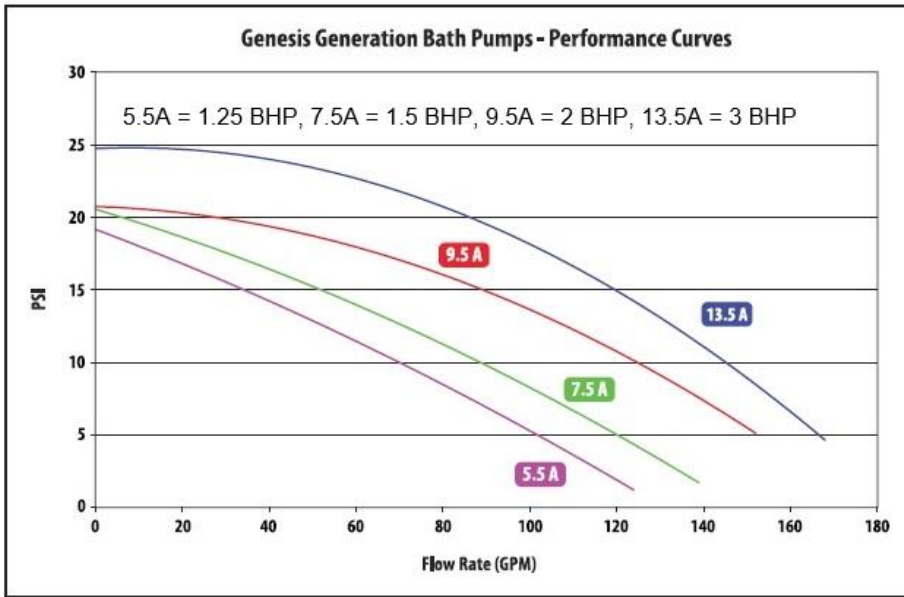

Quality Acrylic Bath

ICS Quality Acrylic Baths

www.ICSqualitybaths.com

Water Pumps

for Jetted Tubs

Electrical 120 Volt 20amp GFI

Dedicated Circuits

Bath Pumps / Genesis Generation Energy Efficient Bath Pumps